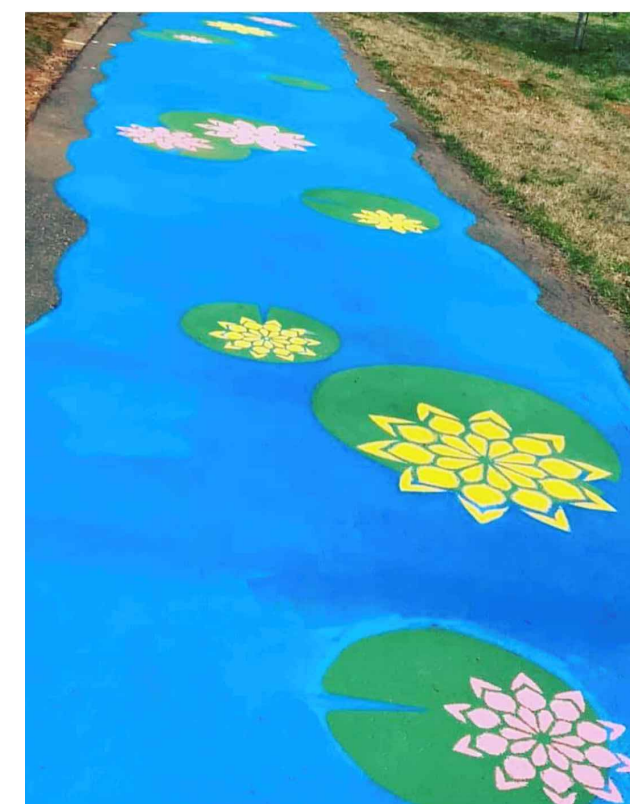

PUBLIC ART

SIDEWALK PAINTING