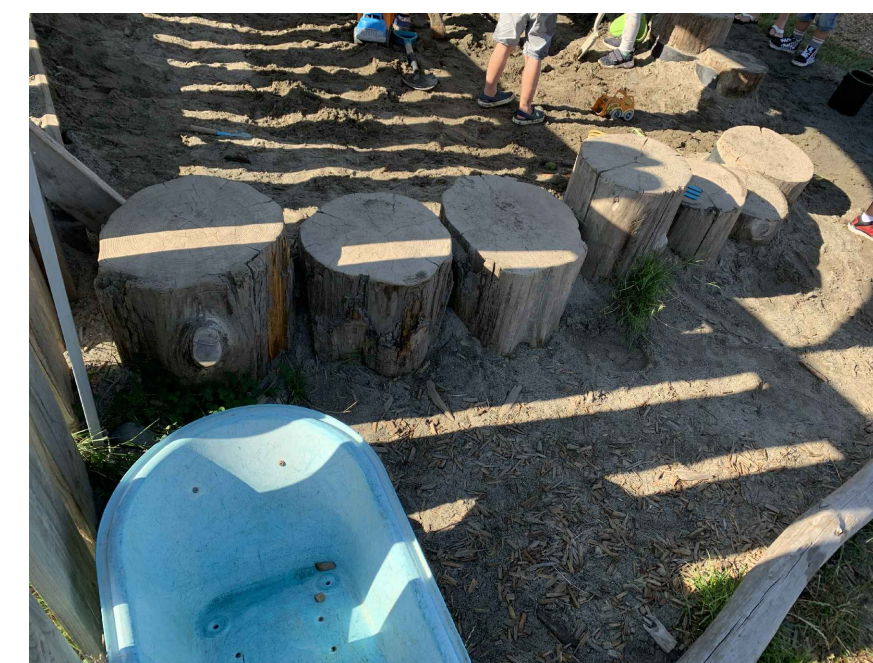

TEACHING AREA

WOOD LOG STRUCTURE