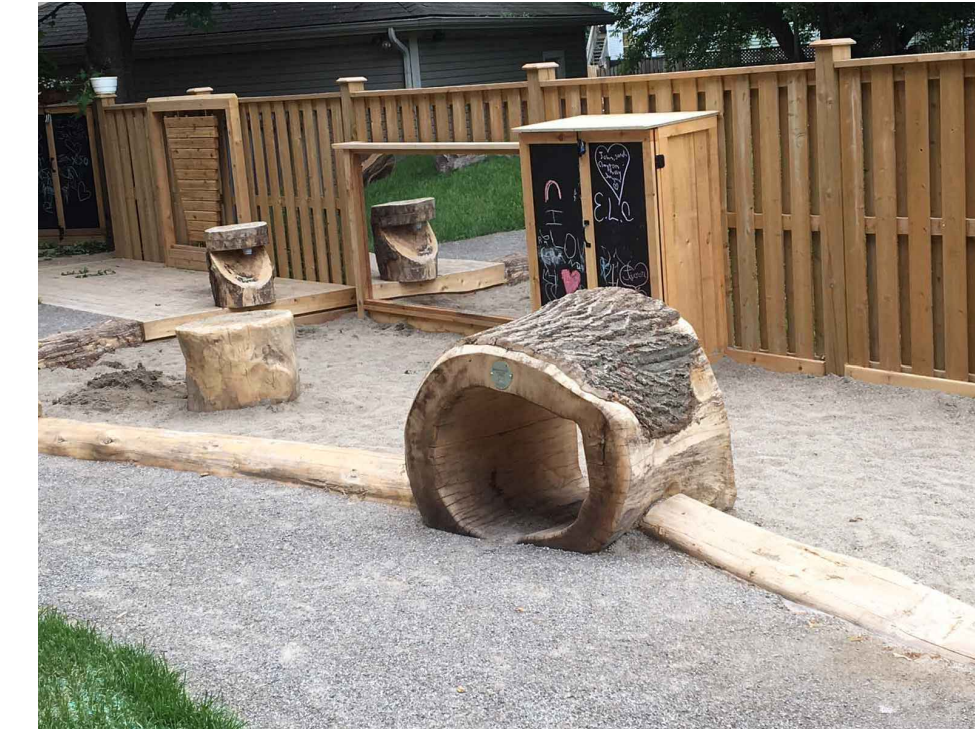

PLAYGROUND FOR 18 MONTH TO 3 YEARS OLD

PLAY AREA WITH WOOD AND CONCRETE SEATING

PLAY STRUCTURE

PLAY STRUCTURE

PLAYGROUND FOR 3-12 YEARS OLD

LOG JAM

SAFETY AND COMFORT FACILITIES

DRIFTWOOD FENCING