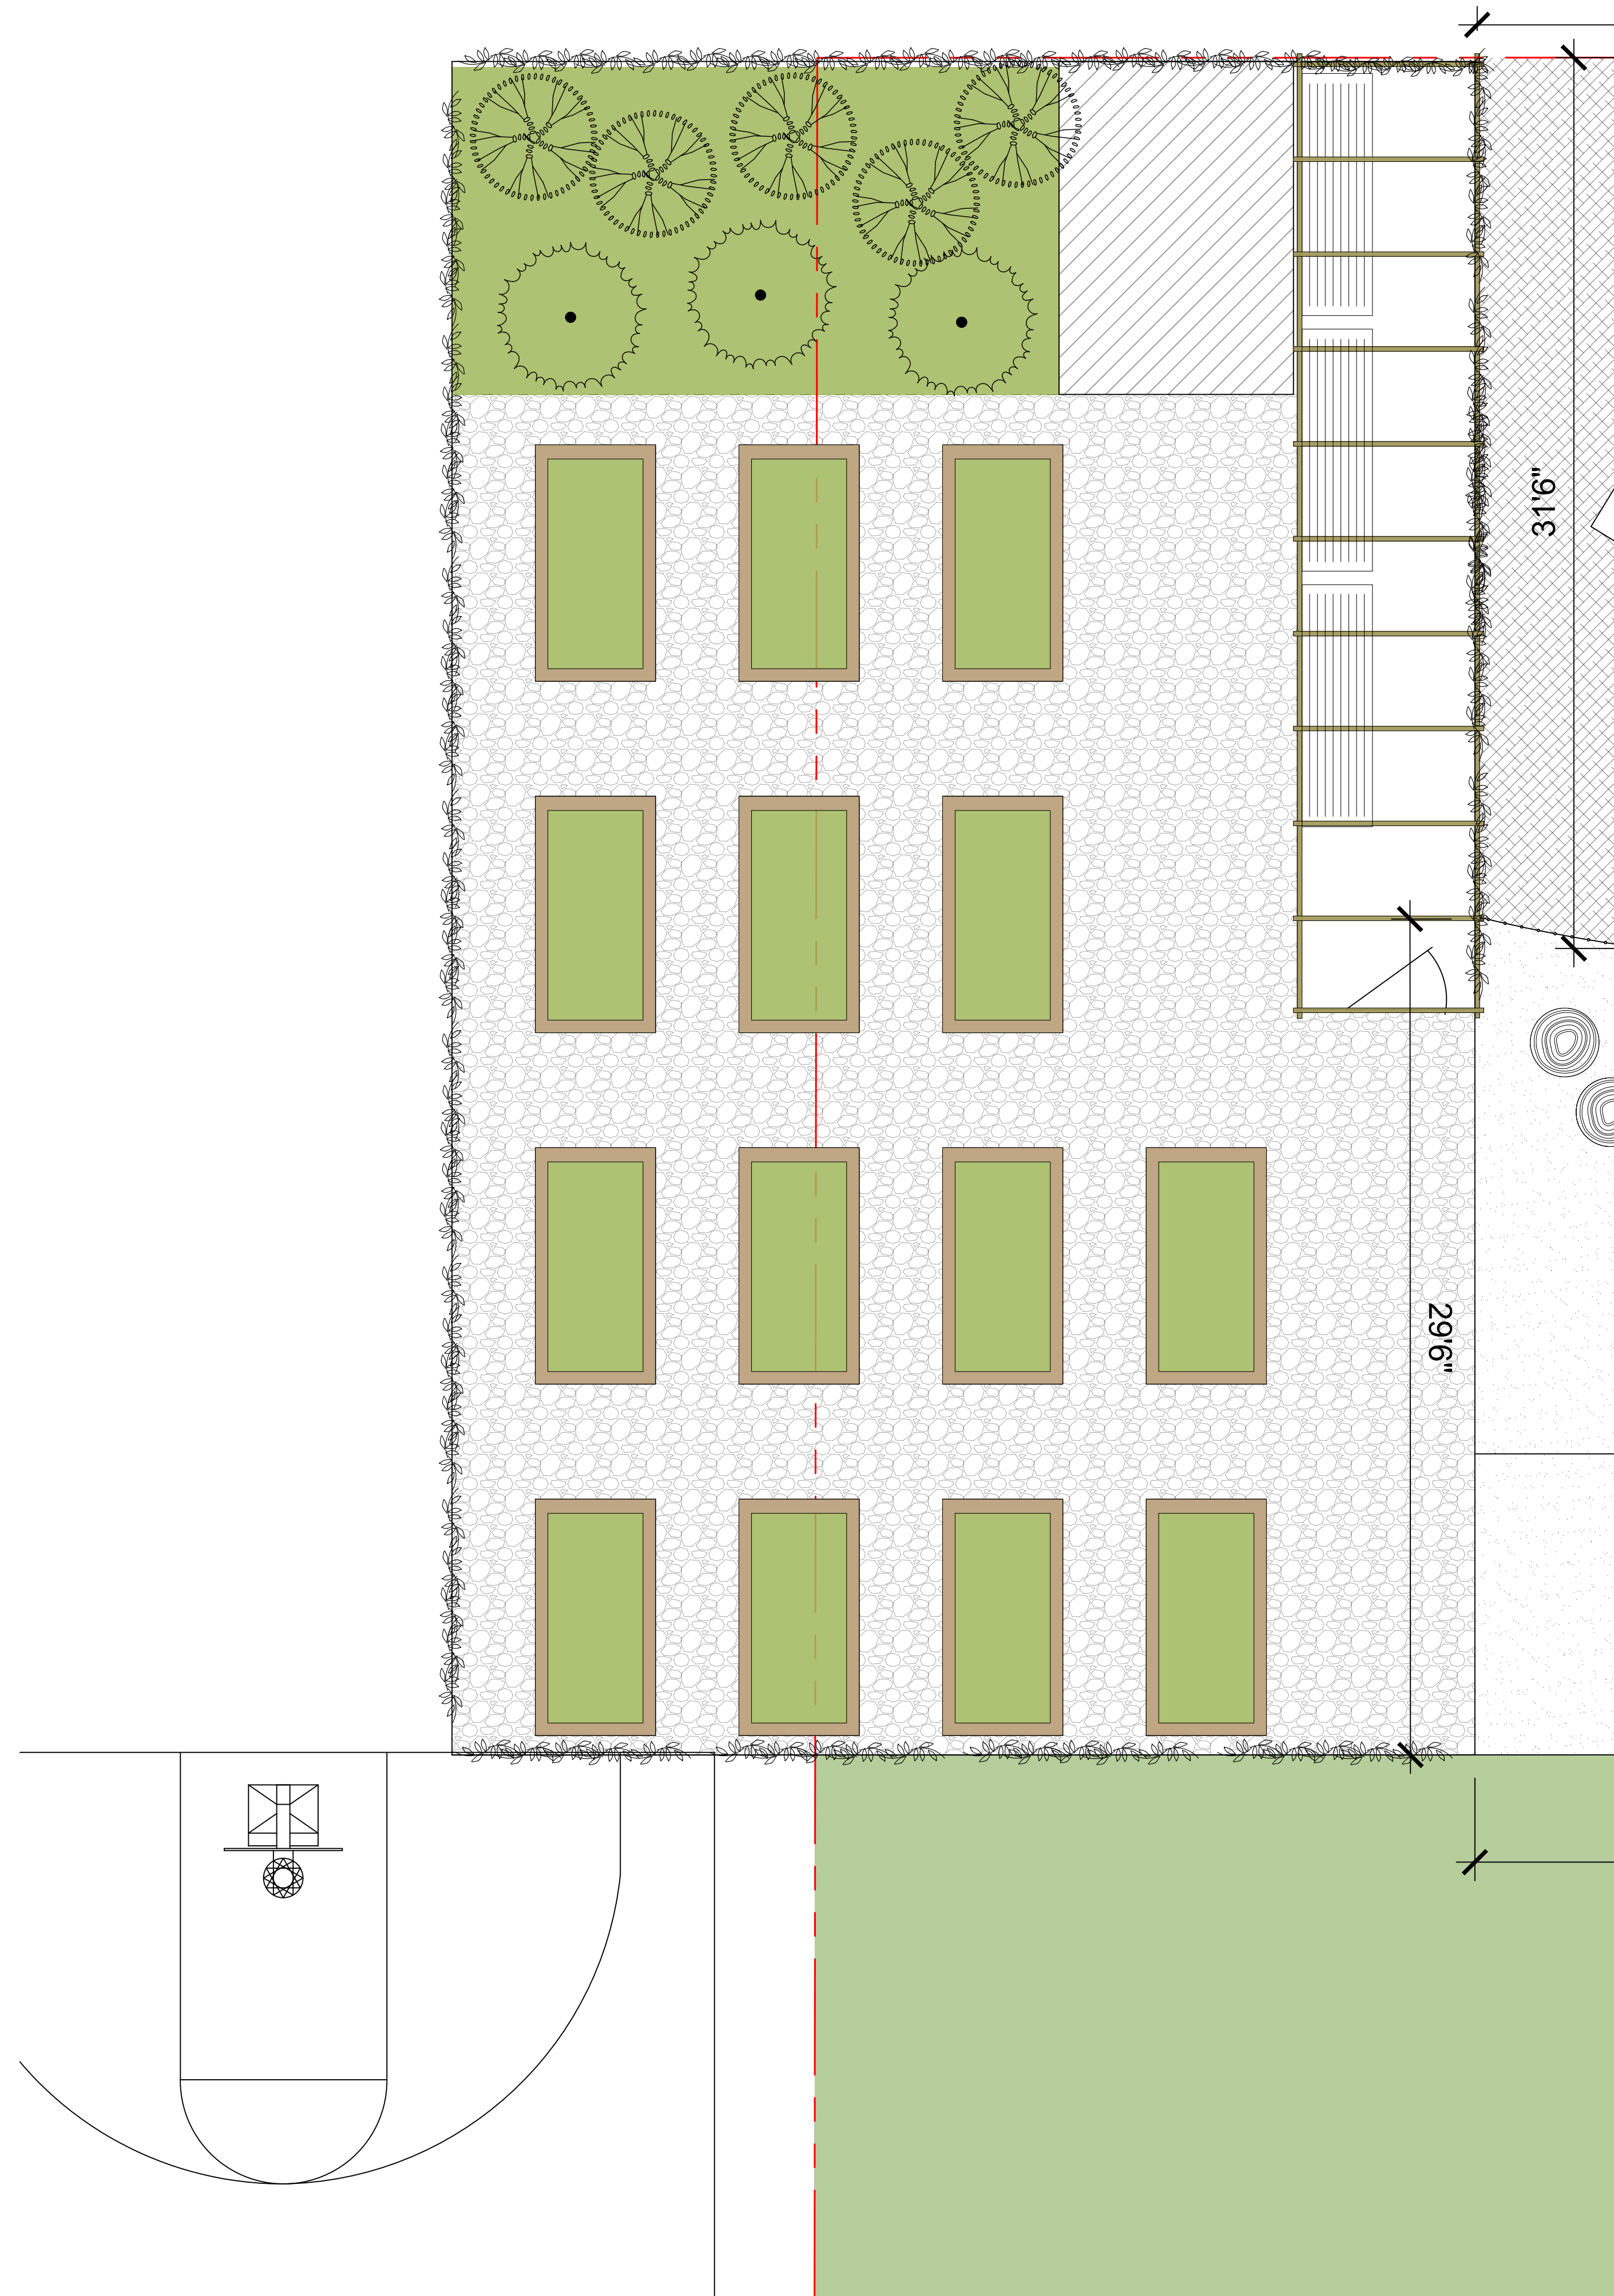

CLIENT NAME
Aryze

PROJECT
Community Garden and
Playground

ADDRESS
5th St

DESIGNED BY

Bianca Bodley

DRAWN BY

KT

ISSUED FOR REVIEW
May 11, 2021

Scale: 100

L2 Design Imagery

DATE: May, 2021

TRELLIS WITH COREGATED METAL COVER